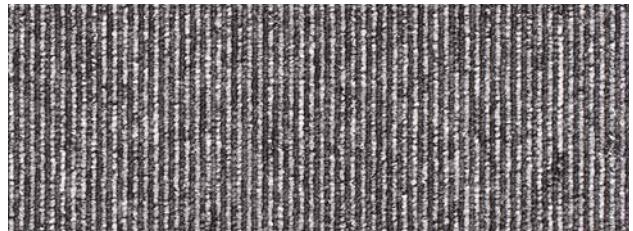

# ELEMENTS

CARPET TILES BY FLOORING HUT

Elements: 6 Colourways Elements Stripe: 4 Colourways

Night Sky

Dark Grey

Silver

Denim

Terracotta

Indigo

Night Sky / Grey

Dark Grey / Silver

Indigo / Denim

Green / Dark Grey

<b>Style</b>	<b>Tufted Loop Pile Tile 1/10" gauge</b>
<b>Yarn Construction</b>	<b>100% Solution Dyed Polypropylene</b>
<b>Pile Yarn Weight</b>	<b>420gsm</b>
<b>Pile Height</b>	<b>3.5mm</b>
<b>Total Weight</b>	<b>4200gsm</b>
<b>Total Thickness</b>	<b>6mm</b>
<b>Backing</b>	<b>100% Envirobase - minimum of 75% recycled material</b>
<b>Dimensions</b>	<b>50cm x 50cm</b>
<b>Wear Classification</b>	<b>General Contract</b>
<b>Anti-static</b>	<b>&lt;2Kv body voltage. Suitable for use with computers</b>
<b>Static Load to BS 4939</b>	<b>Not less than 80% recovery after 24 hours</b>
<b>Colour Fastness</b>	<b>To Light (BS EN ISO105-B02) Better than 6 To Shampoo BS 1006 - UK - TB Change in shade 4 - 5 To Rubbing (BS EN ISO105-X12) Wet 4 - 5, Dry 4 - 5</b>
<b>Flammability</b>	<b>Floorcoverings tested to BS4790 Low Radius of Char (Hot Metal Nut Test) Euroclass Flammability (BS EN 13501) Efl</b>
<b>VOC Content</b>	<b>E1 in relation to EN 14041:2004</b>
<b>Elements Stripe to be laid tessellated only</b>	